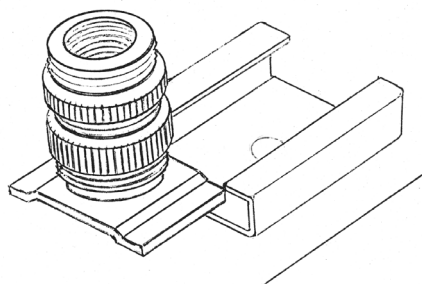

NADY CM-2S

Optional Accessories Ordering Form

If your dealer can't supply you with one of the available accessories below for your CM-2S, you can order direct from Nady Systems, Inc.

Model	Accessory Description	Unit Price	Qty	Total
SHM-1	Shoemount camcorder adapter for industry standard 5/8" threaded mic clip	$8.00		
MST-3R	Straight mic stand with round base	$21.95		
MST-5B	Boom mic stand with tripod base	$21.95		
XC-10	10' XLR to XLR mic cable	$5.95		
XC-20	20' XLR to XLR mic cable	$9.95		
XC-25	25' XLR to XLR mic cable	$11.95		

* Shipping and Handling (UPS Ground) $10.00
* Add additional $10.00 if outside continental U.S.

*S&H (ground-U.S.)

**Tax

** Tax: Please add appropriate sales tax with in California

Total Due

SHM-1